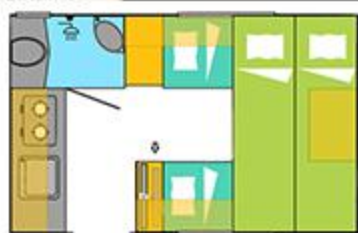

TOY HAULER CARAVAN ECO-T12

- Big balcony design with good sightseeing and mosquito tent.
- Lifting double bed with two bunks offer your family great sleep experience.
- Traveling with your toys: can fit two motorcycles.

Basic Information

Body size: 3696(L)*2196(W)*2085(H)/ mm
 Overall size: 5674(L)*2310(W)*2985(H)/ mm
 Chassis material: iron tube+hot dip galvanized tube
 Body structure: Fiberglass+aluminum frame +XPS+Fiberglass
 Floor structure: plastic honeycomb board+PVC floor adhesive

ECO-T12

• Sofa Bed

ECO-T12

• Balcony

12FT TOY HAULER CARAVAN

• Inside Feature

Sleep capacity: 4 people
 Mattress material: spring mattress
 Table: Folding expansion table
 Sofa: Black artificial leather
 Balcony guardrail