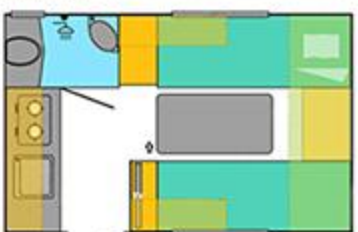

Basic Information

Body size: 3696(L)*2196(W)*2085(H)/ mm
 Overall size: 5674(L)*2310(W)*2985(H)/ mm
 Chassis material: iron tube+hot dip galvanized tube
 Body structure: Fiberglass+aluminum frame +XPS+Fiberglass
 Floor structure: plastic honeycomb board+PVC floor adhesive

ECO-T12

• Sofa Bed

ECO-T12

• Balcony

12FT TOY HAULER CARAVAN

• Inside Feature

Sleep capacity: 4 people
 Mattress material: spring mattress
 Table: Folding expansion table
 Sofa: Black artificial leather
 Balcony guardrail