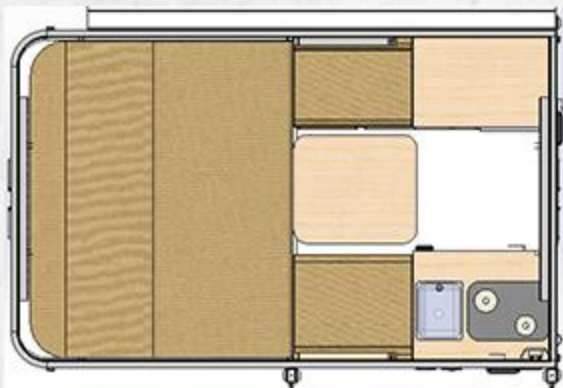

ECO-SOS1-152

Just Enjoy Your EcoCampor Trip

BASIC INFORMATION

- External Size (mm): 3085(L)x2100(W)x 2173(H)
- Internal Size (mm): 3018(L)x1831(W)x2106(H)
- Sleeping ability: 3 people

FEATURES

- Face to face sofa
- Fresh water
- Water heater
- External shower box
- External electric outlet
- External charging cable
- Gas bottle holder
- Manual lifting legs
- Awning
- Air conditional
- Fridge
- Portable toilet
- Internal kitchen with burner stoves and sink